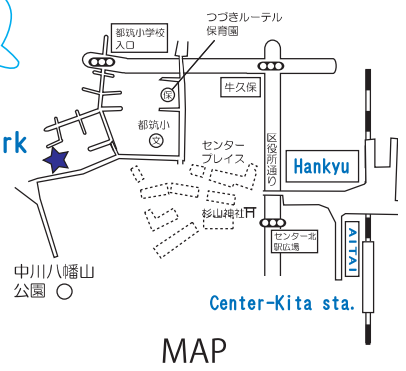

We play at the park on every 4th Thursday.
¥0 Free

Location

Nakagawa Kikyo Park (About 10min. walk from Center-Kita sta.)
5 -10 Nakagawa, Tsuzuki Ward

If you want to go with us, please come to Popola at 10:10.

Nakagawa Kikyo Park

Organizer

Popola Childcare Support Center of Tsuzuki Ward

Shopping Town "AITAI" 5F
1-1-3 Nakagawa-Chuo, Tsuzuki-ku, Yokohama

TEL:045-912-5135

@popola_org

Popola website →

Kids must be under adult supervision.