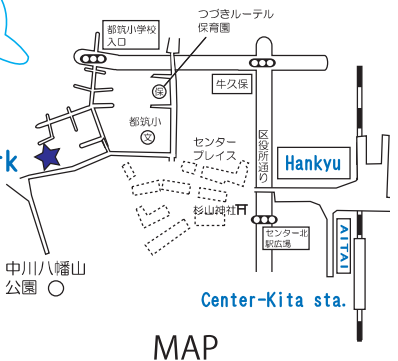

We play at the park on every 4th Thursday.
¥0 Free

Location Nakagawa Kikyo Park (About 10min. walk from Center-Kita sta.)
5 -10 Nakagawa, Tsuzuki Ward

If you want to go with us, please come to Popola at 10:10.

Nakagawa Kikyo Park

Organizer

Popola Childcare Support Center of Tsuzuki Ward

Shopping Town "AITAI" 5F
1-1-3 Nakagawa-Chuo, Tsuzuki-ku, Yokohama

TEL:045-912-5135

X @popola_org

Popola website →

Kids must be under adult supervision.