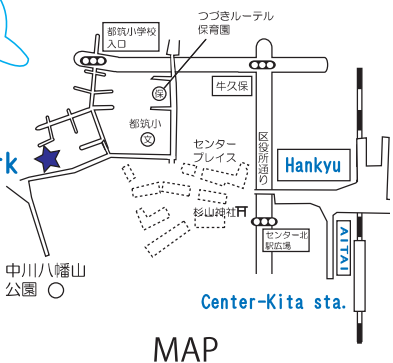

About 10:30am ~ at noon

You can join anytime during 10:30 to 12:00.  
No reservation necessary.  
Please wear clothes that can get dirty.

We play at the park on every 4th Thursday.  
¥0 Free

**Nakagawa Kikyo Park** (About 10min. walk from Center-Kita sta.)  
5 -10 Nakagawa, Tsuzuki Ward

### Organizer

Popola Childcare Support Center of Tsuzuki Ward

Shopping Town "AITAI" 5F  
1-1-3 Nakagawa-Chuo, Tsuzuki-ku, Yokohama

TEL:045-912-5135  
@popola\_org

Popola website →

Kids must be under adult supervision.