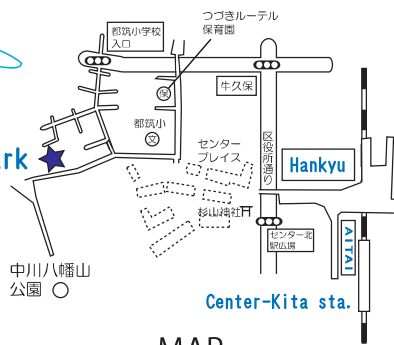

Every first Saturday is  
"play with daddy" 's day ♪

**Nakagawa Kikyo Park** (About 10min. walk from Center-Kita sta.)  
5 -10 Nakagawa, Tsuzuki Ward

If you want to go with us,  
please come to Popola at 10:10.

Nakagawa Kikyo Park

Google MAP →

### Organizer

Popola Childcare Support Center  
of Tsuzuki Ward

Shopping Town "AITAI" 5F  
1-1-3 Nakagawa-Chuo, Tsuzuki-ku, Yokohama

TEL:045-912-5135

Twitter:@popola\_org

Popola HP →

Kids must be under adult supervision.