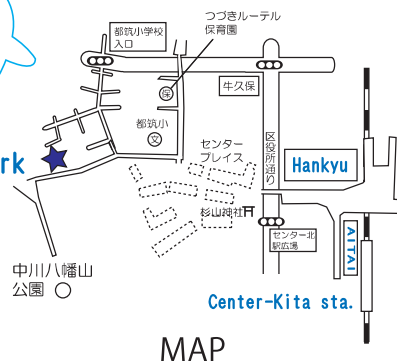

Nakagawa Kikyo Park

5 -10 Nakagawa, Tsuzuki Ward

(About 10min.

walk from Center-Kita sta.)

If you want to go with us, please come to Popola at 10:10.

Nakagawa Kikyo Park

Google MAP →

Kids must be under adult supervision.

Organazer

Popola Childcare Support Center of Tsuzuki Ward

Shopping Town "AITAI" 5F
1-1-3 Nakagawa-Chuo, Tsuzuki-ku, Yokohama

TEL:045-912-5135

Twitter:@popola_org

Popola HP →